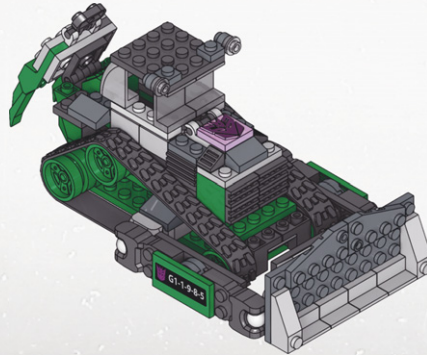

KRE-O TRANSFORMERS

CREATE IT.

AGES 8-14

36951

DESTRUCTION SITE
DEVASTATOR™

SCAVENGER™
VEHICLE OR ROBOT BUILD

Product shown in fantasy situation.
Product does not convert.

DRILLBIT™
VEHICLE OR ROBOT BUILD