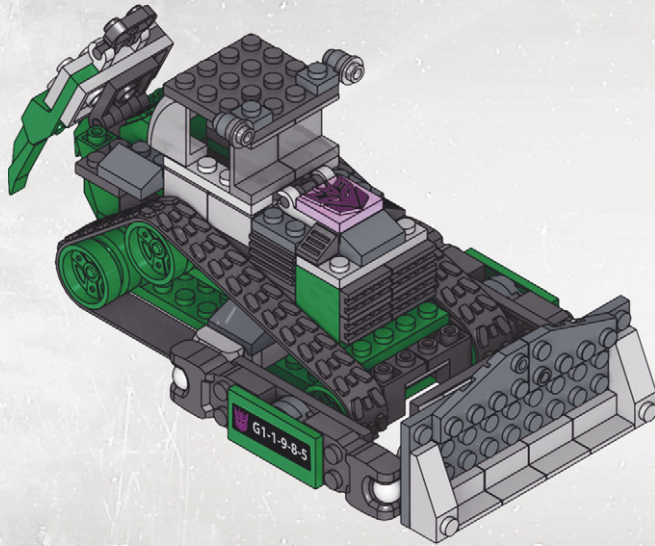

KRE-O TRANSFORMERS

CREATE IT.

AGES 8-14

36951

DESTRUCTION SITE
DEVASTATOR™

SCAVENGER™
VEHICLE OR ROBOT BUILD

Product shown in fantasy situation.
Product does not convert.

DRILLBIT™
VEHICLE OR ROBOT BUILD

4

22

42

54

3

4

1

2